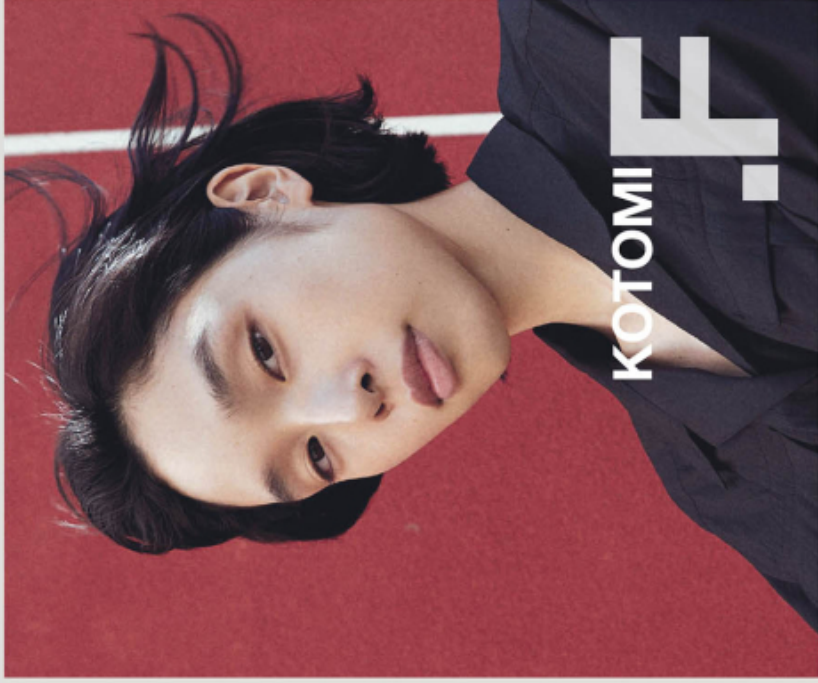

@kotomi_motoyama

ALTEZZA 1,77
SENO 76
VITA 69
FANCIH 87
SOMME 90
OCCHI NERI
CAPELLI NERI

HEIGHT 5'9 1/2
BUST 29 1/2
WAIST 23 1/2
HIPS 34 1/2
SHOES 9
EYES BLACK
HAIR BLACK

.FASHION
FASHION MODEL MANAGEMENT
VIA C. SELVA 40 20139 MILANO T. +39 02 808861
WWW.FASHIONMODEL.IT
WWW.FASHIONINFLUENCERS.IT
@fashionmodel.it @fashionmodel.it