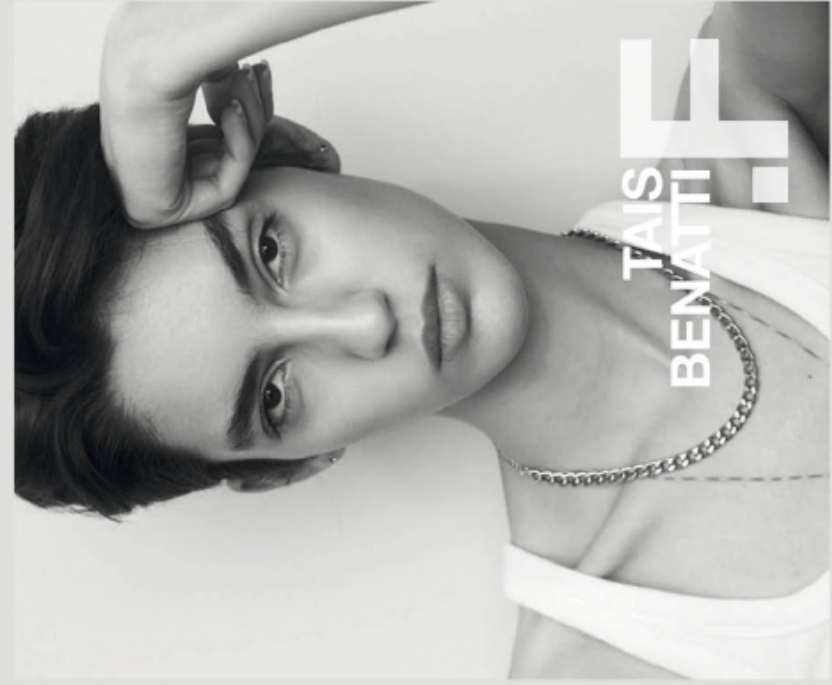

@benattitais

ALTEZZA	1,80
SENDO	79
VITA	60
FANCIH	88
SCARPE	41
OCCHI	MARRONI
CAPELLI	CASTANI

HEIGHT	6'11
BUST	31
WAIST	23 1/2"
HIPS	34 1/2"
SHOES	10
EYES	BROWN
HAIR	BROWN

.FASHION
FASHION MODEL MANAGEMENT
VIA G. SELVA 40 20139 MILANO T. +39 02 800861
WWW.FASHIONMODEL.IT
WWW.FASHIONINFLUENCERS.IT
@fashionmodel.it @fashionmodel.it