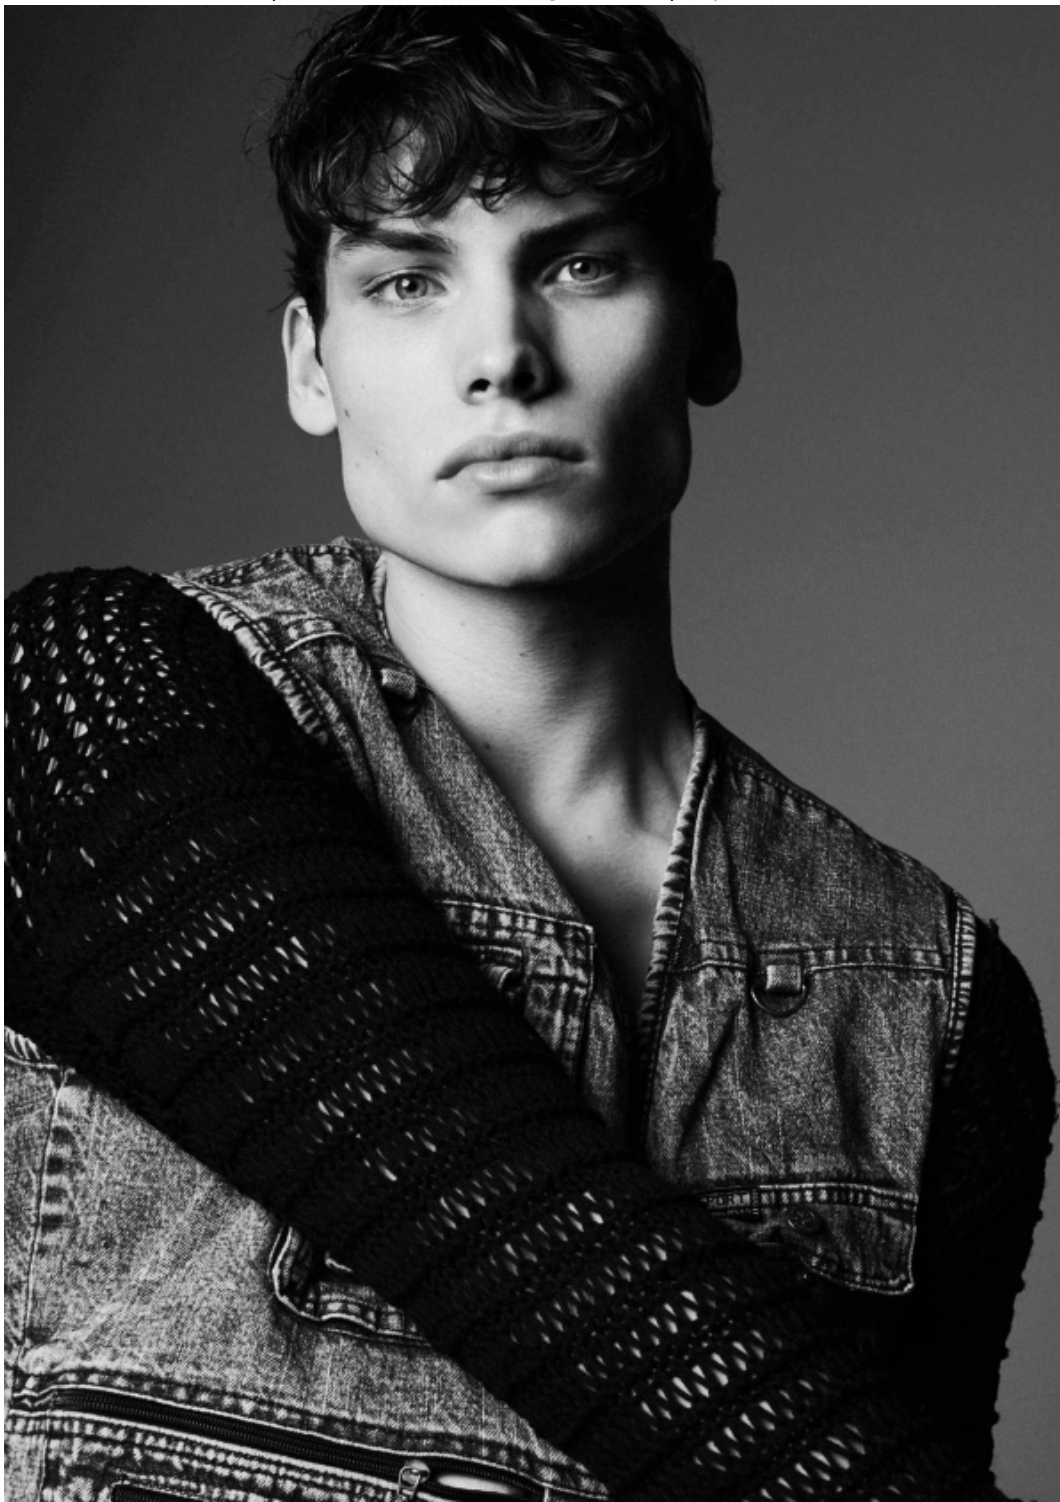

# Bence & Buda

altezza: **189**

petto:

vita:

fianchi:

scarpe:

occhi: **blu**

capelli: **castani**

height: **6,2 1/2**

chest:

waist:

hips:

shoes:

eyes: **blue**

hair: **brown**

**BOOK**