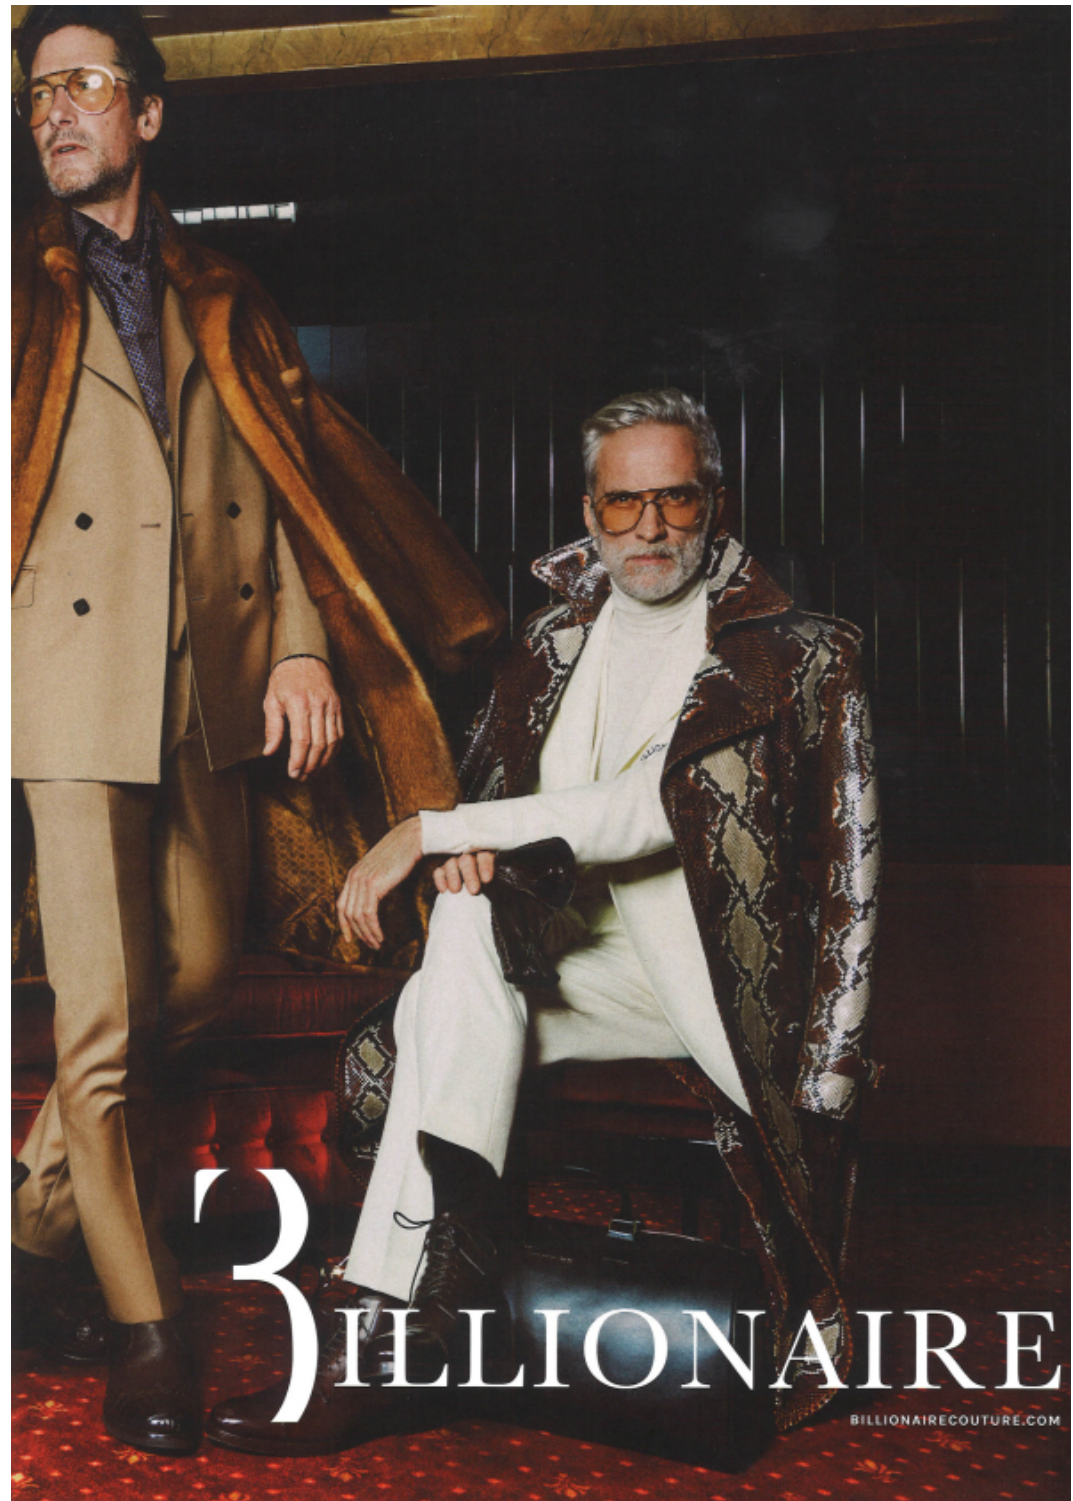

## Douglas Petrich

altezza: **185**

petto: **104**

vita: **86**

fianchi: **102**

scarpe: **44.5**

occhi: **blu**

capelli: **castano**

height: **6,1**

chest: **41**

waist: **34**

hips: **40 1/2**

shoes: **10.5**

eyes: **blue**

hair: **brown**

**BOOK**